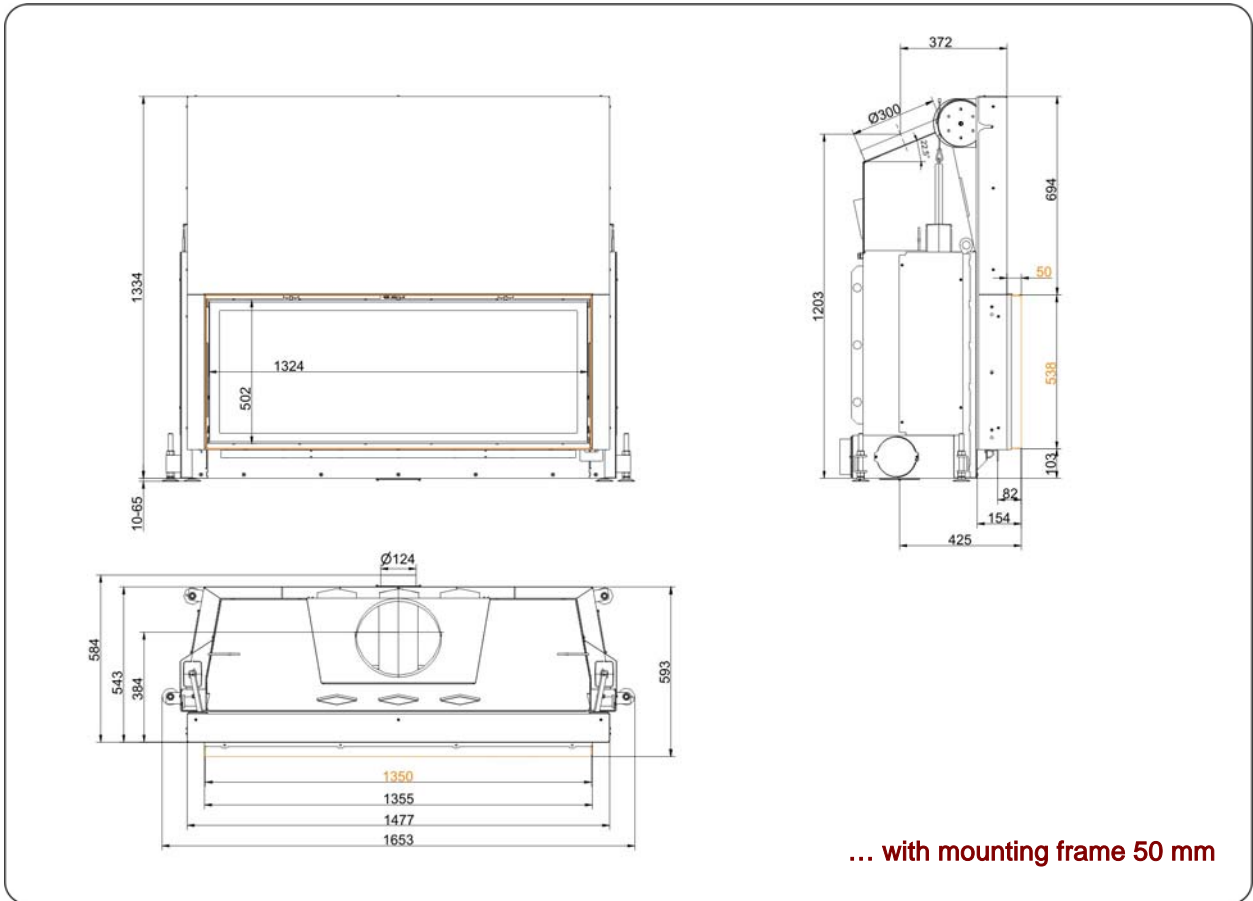

Architektur 53/135 lifting doors

State: 30.08.2012

BRUNNER[®]
made in germany

Dimension sheet | **Architektur 53/135** lifting doors

Dimension sheet | **Architektur 53/135** lifting doors

Planning and installation

Architektur 53/135

Tested according to	EN 13229 W	EN 13229 W
Values measured at	nominal load	open door
Suitable for all construction types according to rules	OK	OK

Data for functional demonstration

Rated heat power	kW	14,5	-
Firewood consumption	kg/h	4,3	4,3
Combustion performance	kW	18	18
Flue gas mass flow	g/s	18	100
Outlet temperature (before heating surface)	°C	-	-
Flue gas temperature after			
attached steel smoke hood	°C	225	105
adjoining cast iron radiator (GNF10)	°C	-	-
accumulation rings (MAS) ¹⁾	°C	-	-
adjoining ceramic accumulator ²⁾	°C	-	-
ceramic modular accumulator (KMS system)	°C	-	-
water boiler	°C	-	-
Necessary supply pressure	Pa	13	6
Combustion air consumption	m ³ /h	45	235
Combustion air connection Ø	mm	125	-

Heat distribution

Insert / heating surface	%	60 / -	- / -
Glass (single / double)	%	40 / -	- / -
Boiler	%	-	-

Cross-section of gratings for max. warm air power

Supply air	cm ²	1000	0
Warm air	cm ²	1000	0

Minimal oven surface for closed construction type

Surface giving off heat	m ²	7,2	-
-------------------------	----------------	-----	---

Space inside oven chamber

Distance to oven chamber wall	cm	8	8
Distance to floor	cm	-	-