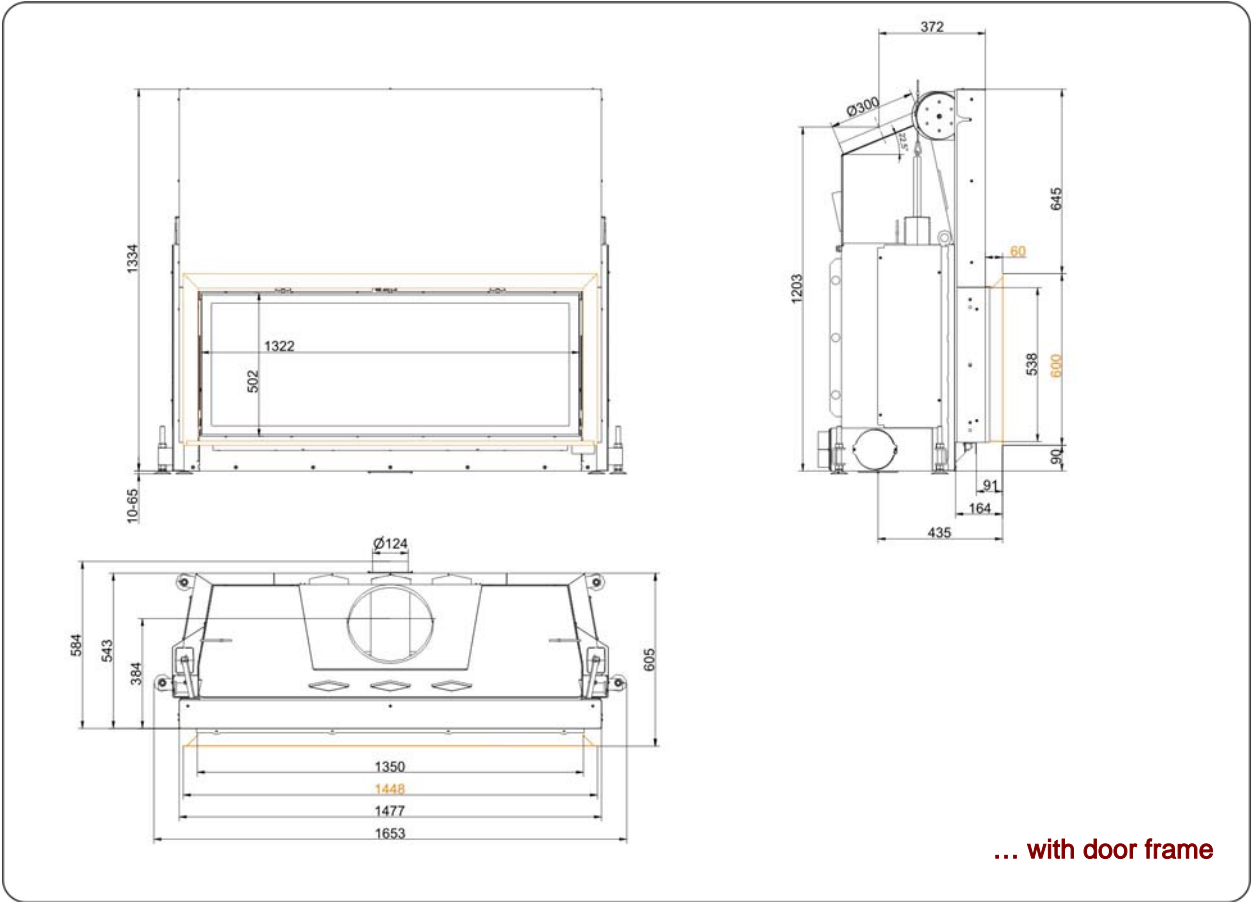

Architektur 53/135 lifting doors

State: 30.08.2012

BRUNNER[®]
made in germany

Dimension sheet | **Architektur 53/135** lifting doors

Dimension sheet | **Architektur 53/135** lifting doors

Planning and installation

Architektur 53/135

Tested according to	EN 13229 W	EN 13229 W
Values measured at	nominal load	open door
Suitable for all construction types according to rules	OK	OK

Data for functional demonstration

Rated heat power	kW	14,5	-
Firewood consumption	kg/h	4,3	4,3
Combustion performance	kW	18	18
Flue gas mass flow	g/s	18	100
Outlet temperature (before heating surface)	°C	-	-
Flue gas temperature after			
attached steel smoke hood	°C	225	105
adjoining cast iron radiator (GNF10)	°C	-	-
accumulation rings (MAS) ¹⁾	°C	-	-
adjoining ceramic accumulator ²⁾	°C	-	-
ceramic modular accumulator (KMS system)	°C	-	-
water boiler	°C	-	-
Necessary supply pressure	Pa	13	6
Combustion air consumption	m ³ /h	45	235
Combustion air connection Ø	mm	125	-

Heat distribution

Insert / heating surface	%	60 / -	- / -
Glass (single / double)	%	40 / -	- / -
Boiler	%	-	-

Cross-section of gratings for max. warm air power

Supply air	cm ²	1000	0
Warm air	cm ²	1000	0

Minimal oven surface for closed construction type

Surface giving off heat	m ²	7,2	-
-------------------------	----------------	-----	---

Space inside oven chamber

Distance to oven chamber wall	cm	8	8
Distance to floor	cm	-	-