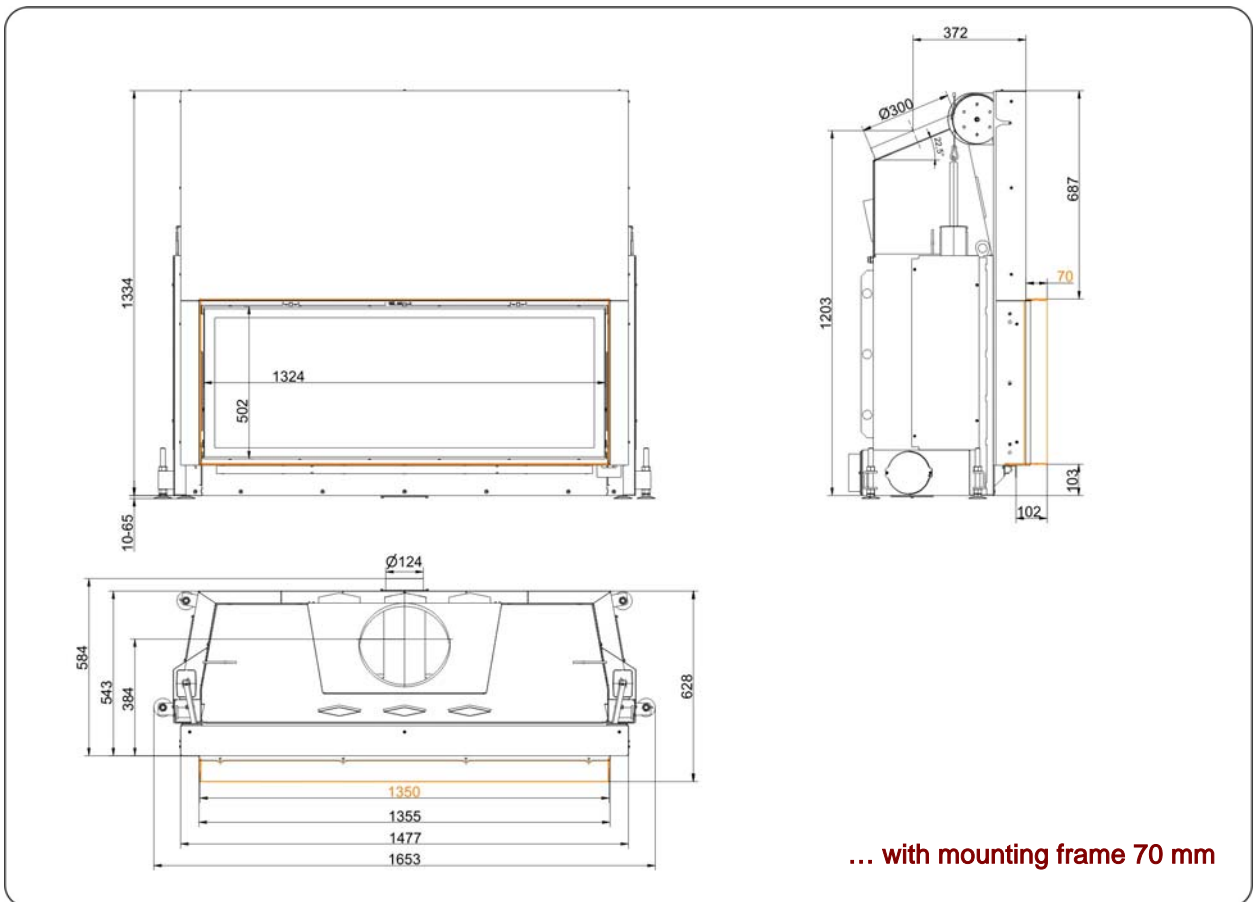

Architektur 53/135 lifting doors

State: 30.08.2012

BRUNNER[®]
made in germany

Dimension sheet | **Architektur 53/135** lifting doors

Dimension sheet | **Architektur 53/135** lifting doors

Planning and installation

Architektur 53/135

Tested according to	EN 13229 W	EN 13229 W
Values measured at	nominal load	open door
Suitable for all construction types according to rules	OK	OK

Data for functional demonstration

Rated heat power	kW	14,5	-
Firewood consumption	kg/h	4,3	4,3
Combustion performance	kW	18	18
Flue gas mass flow	g/s	18	100
Outlet temperature (before heating surface)	°C	-	-
Flue gas temperature after			
attached steel smoke hood	°C	225	105
adjoining cast iron radiator (GNF10)	°C	-	-
accumulation rings (MAS) ¹⁾	°C	-	-
adjoining ceramic accumulator ²⁾	°C	-	-
ceramic modular accumulator (KMS system)	°C	-	-
water boiler	°C	-	-
Necessary supply pressure	Pa	13	6
Combustion air consumption	m ³ /h	45	235
Combustion air connection Ø	mm	125	-

Heat distribution

Insert / heating surface	%	60 / -	- / -
Glass (single / double)	%	40 / -	- / -
Boiler	%	-	-

Cross-section of gratings for max. warm air power

Supply air	cm ²	1000	0
Warm air	cm ²	1000	0